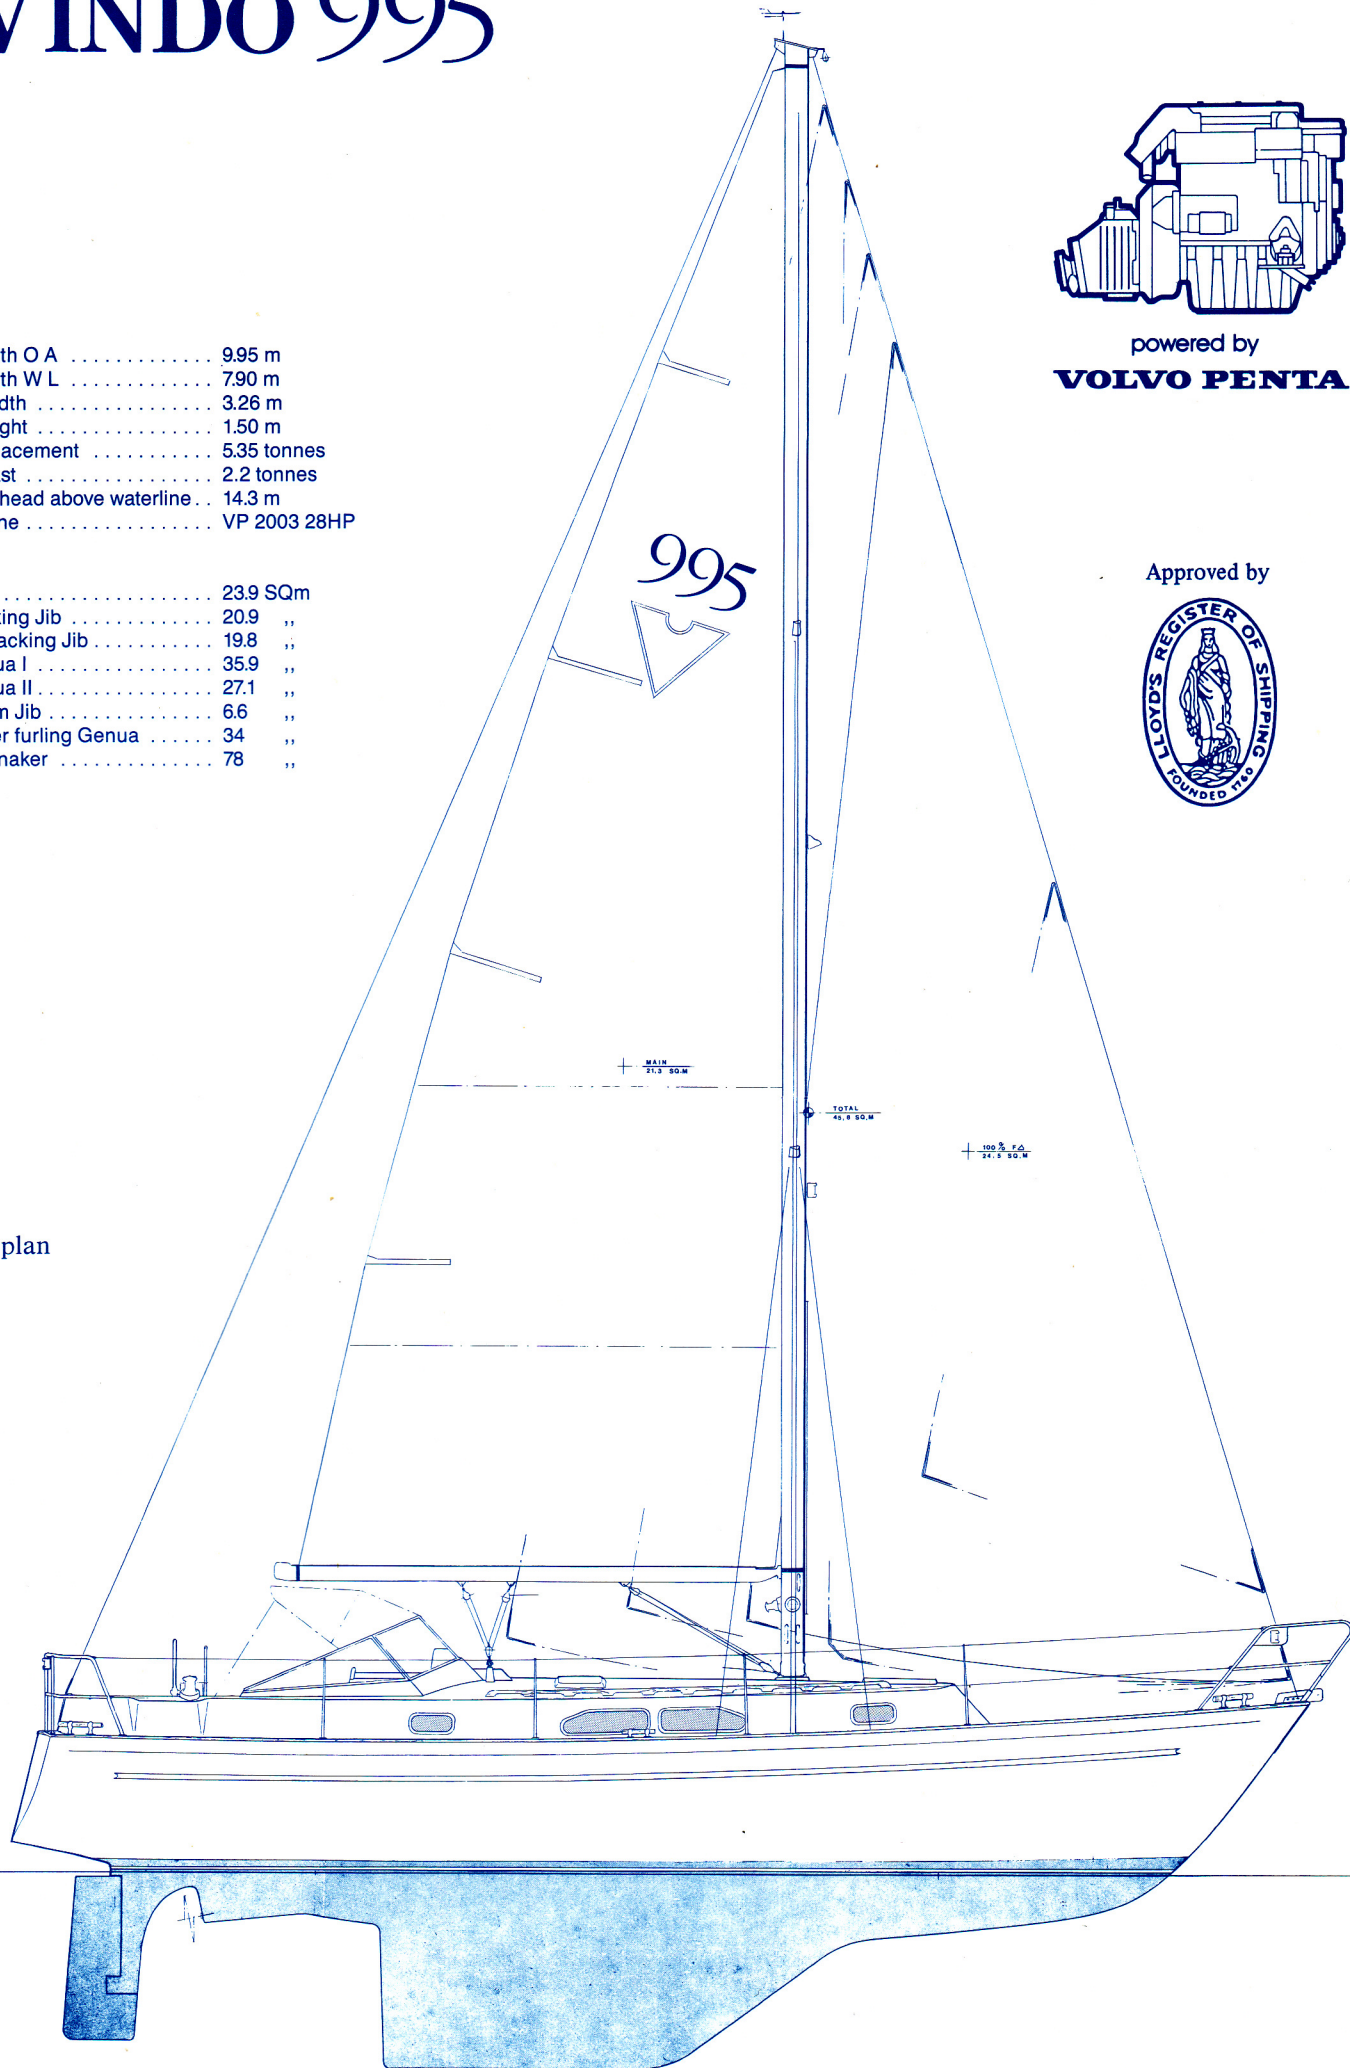

995

VINDÖ
Queen of Cruising

VINDÖ 995

Interiör

Decks-
layout

VINDÖ 995

Length O A 9.95 m
 Length W L 7.90 m
 Breadth 3.26 m
 Draught 1.50 m
 Displacement 5.35 tonnes
 Ballast 2.2 tonnes
 Masthead above waterline... 14.3 m
 Engine VP 2003 28HP

Sail
 Main 23.9 SQm
 Working Jib 20.9 "
 Selftacking Jib 19.8 "
 Genua I 35.9 "
 Genua II 27.1 "
 Storm Jib 6.6 "
 Roller furling Genua 34 "
 Spinnaker 78 "

powered by
VOLVO PENTA

Approved by

Sailplan

Designer: Lennart Sandell