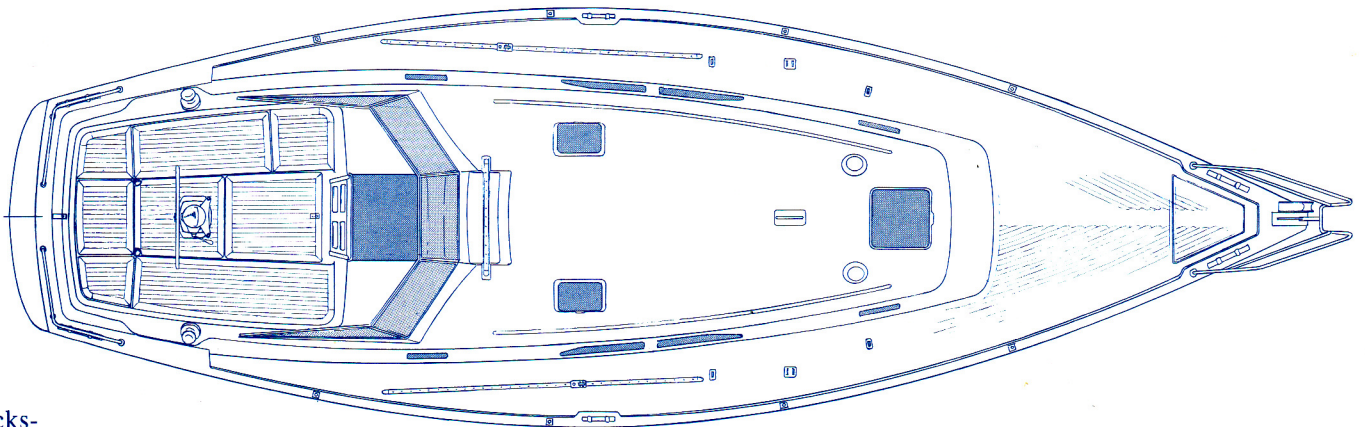

995

VINDÖ
Queen of Cruising

VINDÖ 995

Interiör

Decks-
layout

VINDÖ 995

Length O A 9.95 m
 Length W L 7.90 m
 Breadth 3.26 m
 Draught 1.50 m
 Displacement 5.35 tonnes
 Ballast 2.2 tonnes
 Masthead above waterline... 14.3 m
 Engine VP 2003 28HP

Sail
 Main 23.9 SQm
 Working Jib 20.9 "
 Selftacking Jib 19.8 "
 Genua I 35.9 "
 Genua II 27.1 "
 Storm Jib 6.6 "
 Roller furling Genua 34 "
 Spinnaker 78 "

powered by
VOLVO PENTA

Approved by

Sailplan

Designer: Lennart Sandell