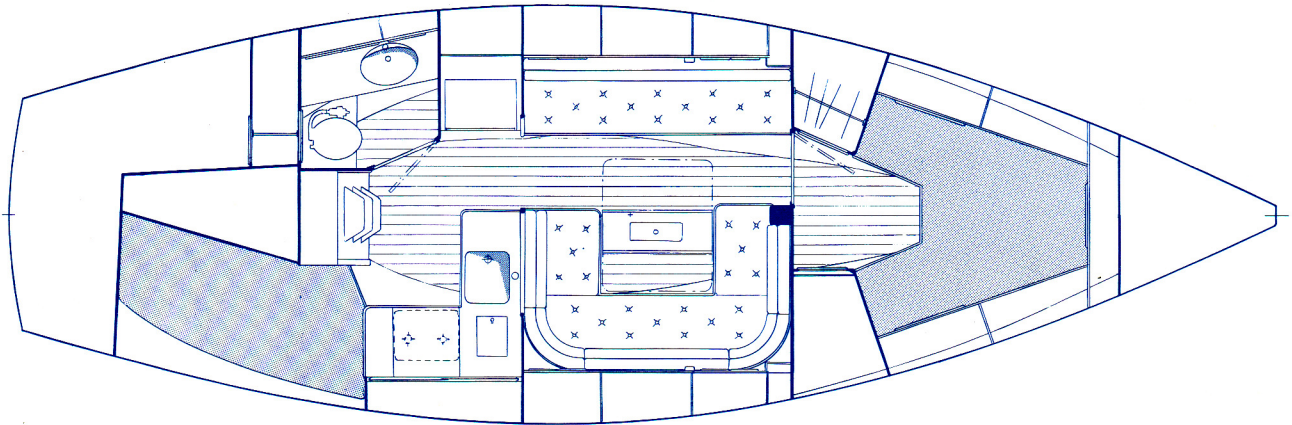

995

VINDÖ
Queen of Cruising

VINDÖ 995

Interiör

Decks-
layout

VINDÖ 995

Length O A 9.95 m
 Length W L 7.90 m
 Breadth 3.26 m
 Draught 1.50 m
 Displacement 5.35 tonnes
 Ballast 2.2 tonnes
 Masthead above waterline... 14.3 m
 Engine VP 2003 28HP

Sail
 Main 23.9 SQm
 Working Jib 20.9 "
 Selftacking Jib 19.8 "
 Genua I 35.9 "
 Genua II 27.1 "
 Storm Jib 6.6 "
 Roller furling Genua 34 "
 Spinnaker 78 "

powered by
VOLVO PENTA

Approved by

Sailplan

Designer: Lennart Sandell