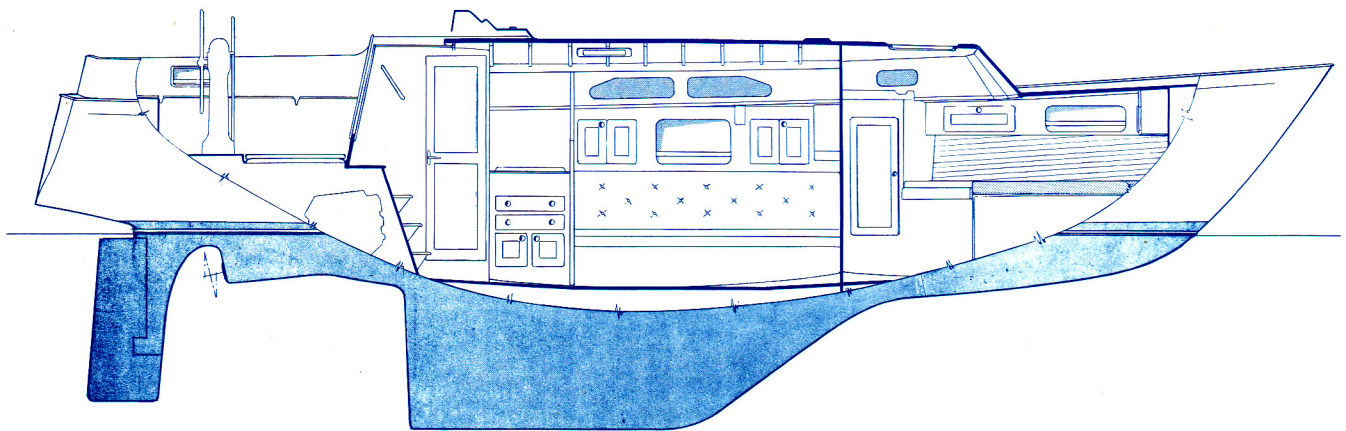

995

VINDÖ
Queen of Cruising

VINDÖ 995

Interiör

Decks-
layout

VINDÖ 995

Length O A 9.95 m
 Length W L 7.90 m
 Breadth 3.26 m
 Draught 1.50 m
 Displacement 5.35 tonnes
 Ballast 2.2 tonnes
 Masthead above waterline... 14.3 m
 Engine VP 2003 28HP

Sail
 Main 23.9 SQm
 Working Jib 20.9 "
 Selftacking Jib 19.8 "
 Genua I 35.9 "
 Genua II 27.1 "
 Storm Jib 6.6 "
 Roller furling Genua 34 "
 Spinnaker 78 "

powered by
VOLVO PENTA

Approved by

Sailplan

Designer: Lennart Sandell